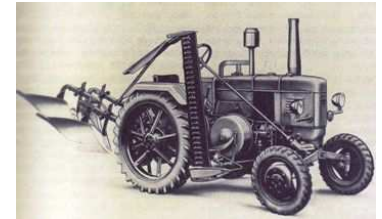

Informationen zur Umwelt und für Naturreisende auf Kreta:
Information about the Environment and for travellers in Crete:

Tractors on Crete (Part 2)

The type varieties of tractors in pictures

16-PS-Lanz-Bauernbulldog von 1951

With the first part of the leaflet series “Tractors on Crete” we introduced with pictures 10 types from the sixties [with IMT (MF; Massey Ferguson), **International** (Case New Holland), **Vladimirc** (Balearus), **Ford**, **Brasov** (UTB), **David Brown**, **Yanmar**, **Steyr**, **Fiat** und **Kubota**] (therefore see at [http://www.kreta-umweltforum.de/Merkblaetter_en/274-08E.pdf]) that we continue here with further agricultural tractor types (images and short descriptions).

The figure on the left shows a **Mitsubishi** type MT250D; for details see [[www.idosi.org/aejaes/jaes3\(5\)/18.pdf](http://www.idosi.org/aejaes/jaes3(5)/18.pdf)]; the figure to the right shows a **Bertolini**, type 450, among others his seat and vehicle combinations was tested positive by the German Federal agricultural technology, dept. Messtechnik, A-3250 Wieselburg/Erl. [Pictures: *H.Eikamp*, Kreta 2007].